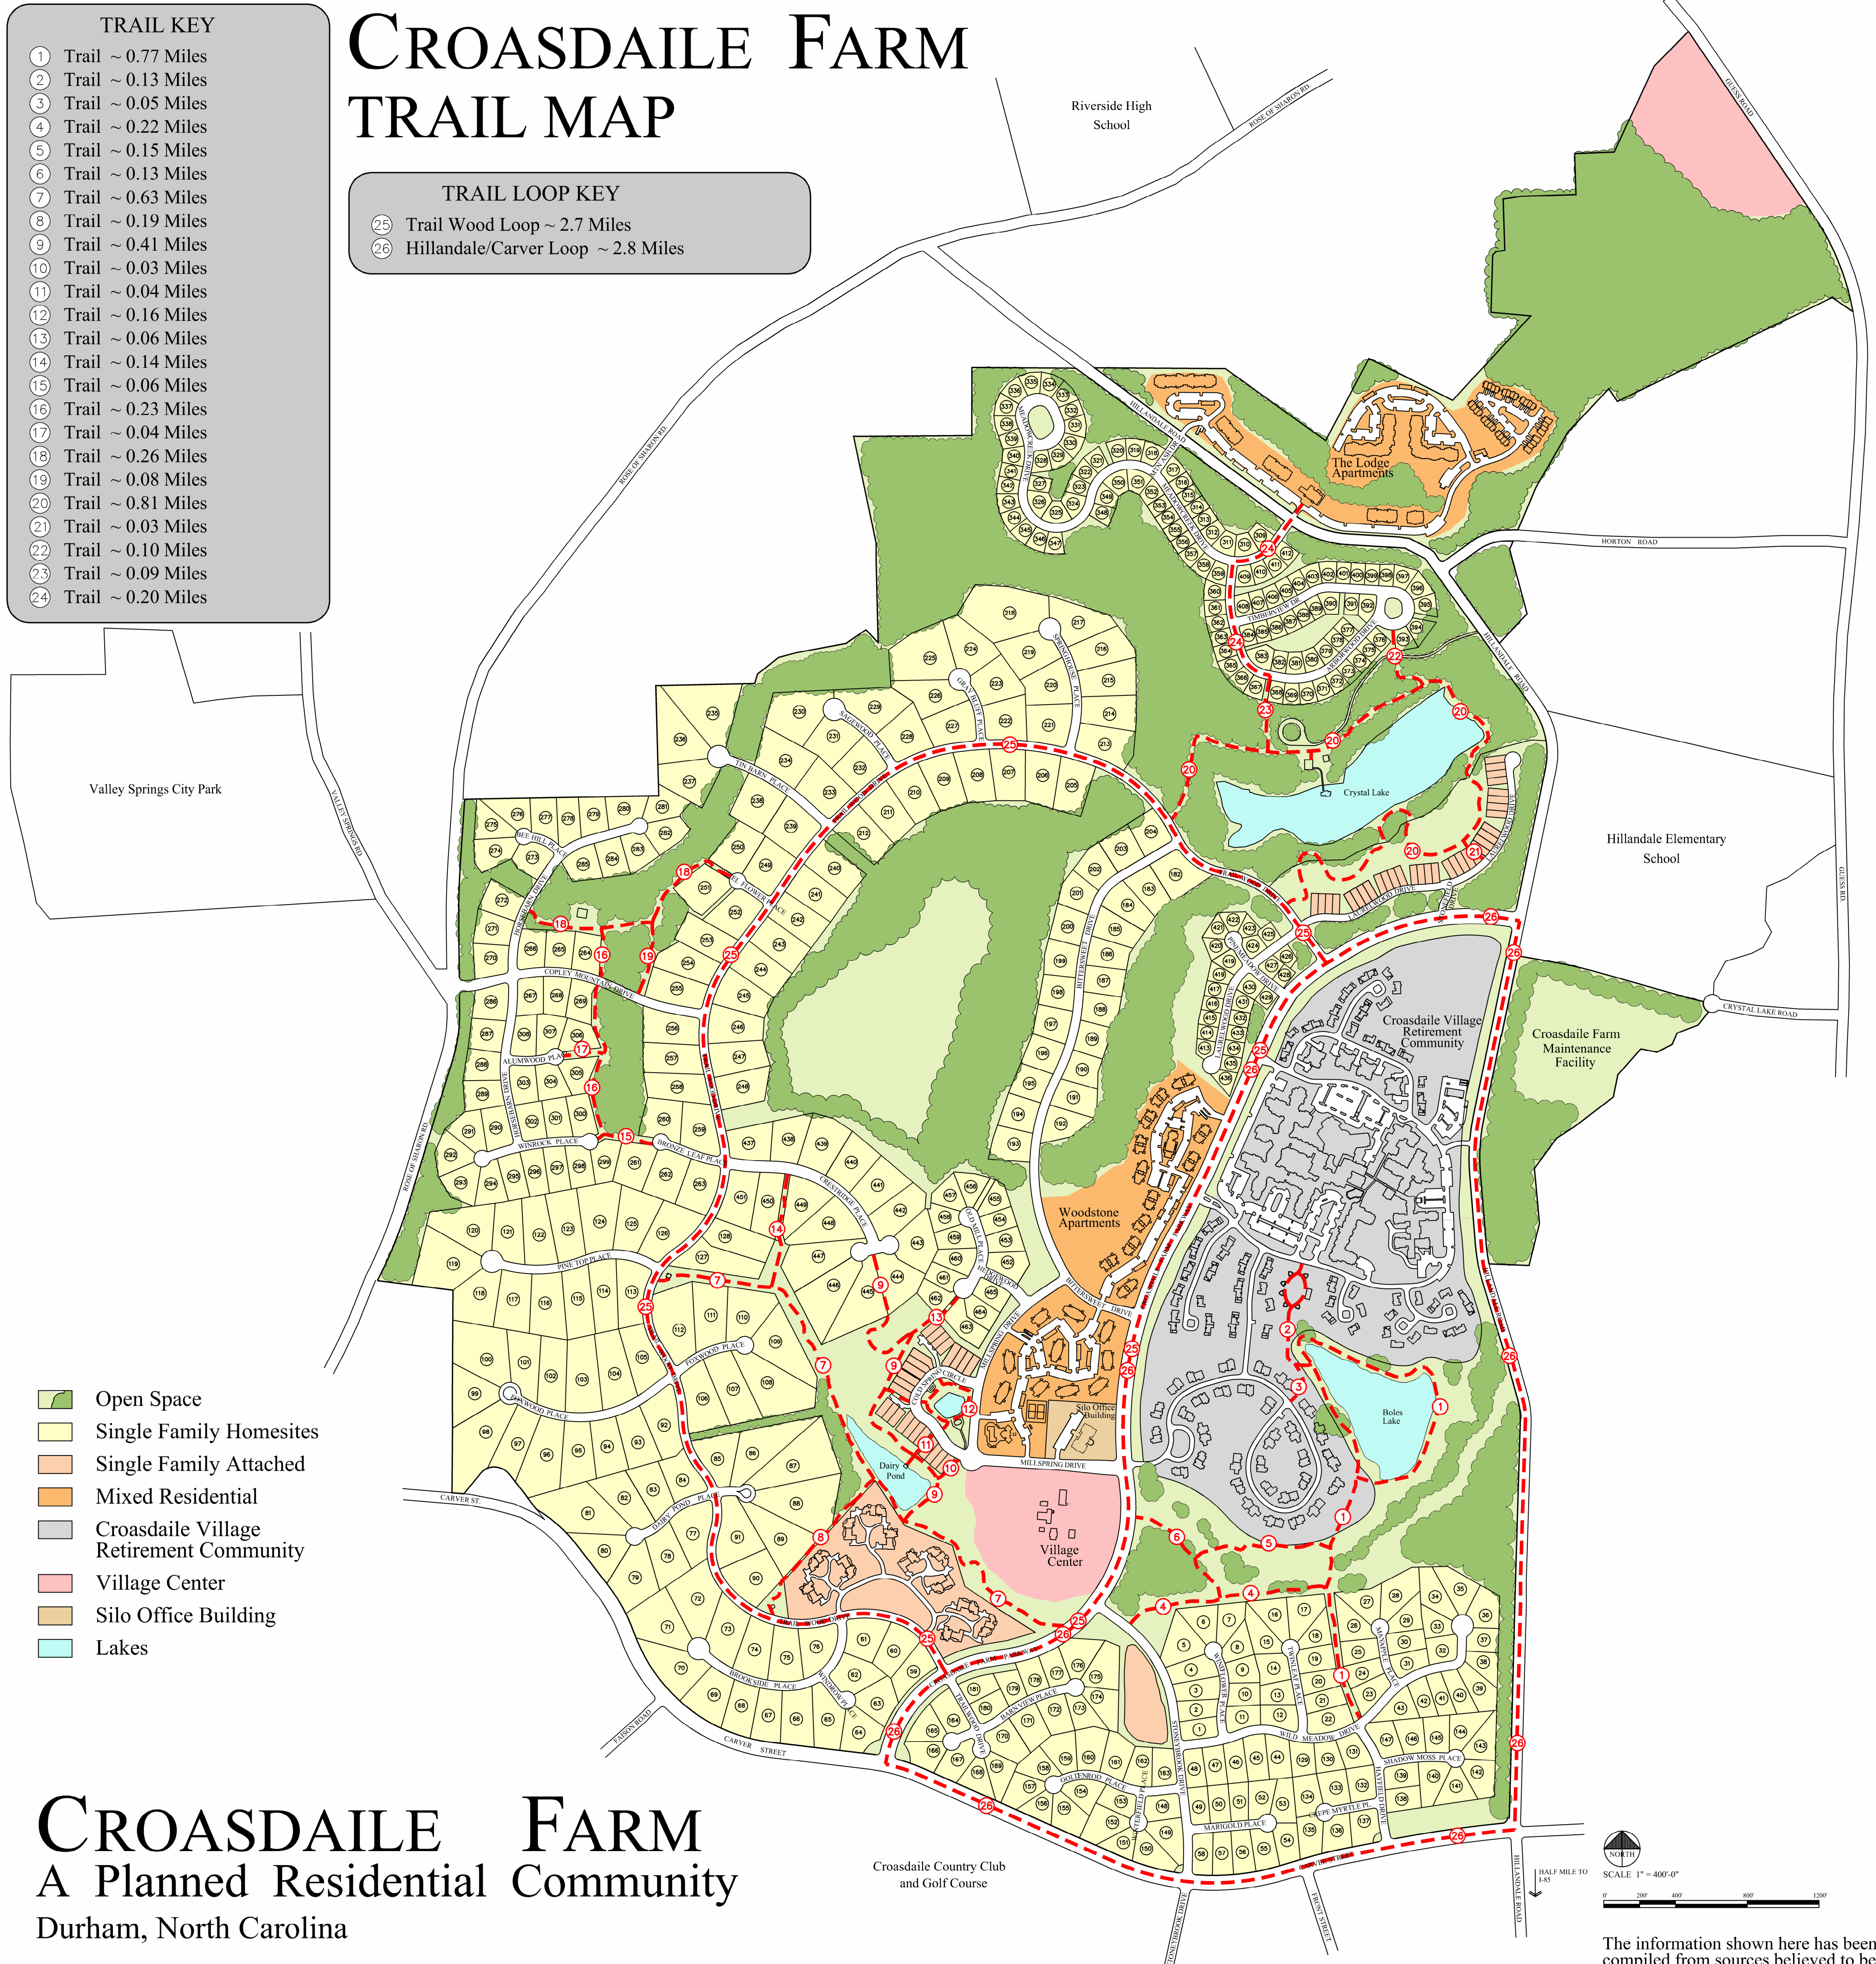

CROASDAILE FARM TRAIL MAP

- TRAIL KEY**
- ① Trail ~ 0.77 Miles
 - ② Trail ~ 0.13 Miles
 - ③ Trail ~ 0.05 Miles
 - ④ Trail ~ 0.22 Miles
 - ⑤ Trail ~ 0.15 Miles
 - ⑥ Trail ~ 0.13 Miles
 - ⑦ Trail ~ 0.63 Miles
 - ⑧ Trail ~ 0.19 Miles
 - ⑨ Trail ~ 0.41 Miles
 - ⑩ Trail ~ 0.03 Miles
 - ⑪ Trail ~ 0.04 Miles
 - ⑫ Trail ~ 0.16 Miles
 - ⑬ Trail ~ 0.06 Miles
 - ⑭ Trail ~ 0.14 Miles
 - ⑮ Trail ~ 0.06 Miles
 - ⑯ Trail ~ 0.23 Miles
 - ⑰ Trail ~ 0.04 Miles
 - ⑱ Trail ~ 0.26 Miles
 - ⑲ Trail ~ 0.08 Miles
 - ⑳ Trail ~ 0.81 Miles
 - ㉑ Trail ~ 0.03 Miles
 - ㉒ Trail ~ 0.10 Miles
 - ㉓ Trail ~ 0.09 Miles
 - ㉔ Trail ~ 0.20 Miles

- TRAIL LOOP KEY**
- ㉕ Trail Wood Loop ~ 2.7 Miles
 - ㉖ Hillandale/Carver Loop ~ 2.8 Miles

CROASDAILE FARM A Planned Residential Community Durham, North Carolina

Revised September 1, 2024

Croasdaile Country Club
and Golf Course

The information shown here has been compiled from sources believed to be reliable. This plan is for illustrative purposes only and is subject to change.